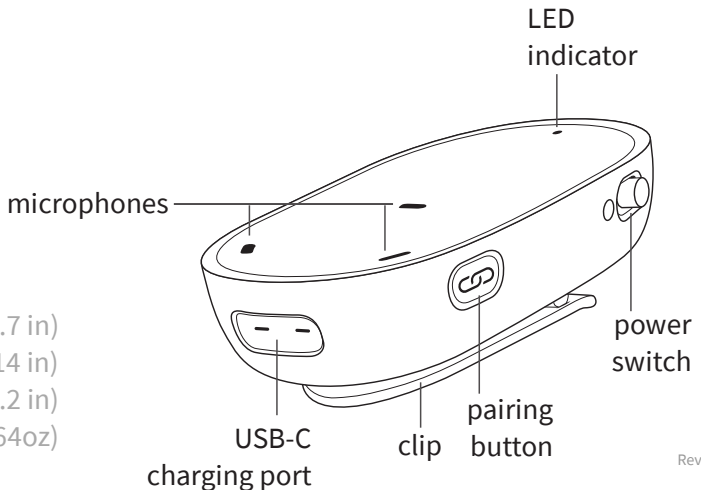

### Description

- Directly stream audio from the Partner Mic to your Spirit hearing aids
- Allow crystal clear conversations in a noisy environment, or to hear a speaker from a distance
- Operates up to 25 meters / 80 feet
- Non-directional: attach anywhere close to the speaker with the convenient clip
- Connects to one pair of hearing aids at a time with an easy out-of-the-box pairing process
- Stream up to 6 hours with an internal lithium polymer battery
- Conveniently recharge with the included USB-C cable, ~2 hours
- RF Power: 20 mW

Height: 18mm (.7 in)  
Depth: 55mm (2.14 in)  
Width: 30mm (1.2 in)  
Weight: 18g (0.64oz)